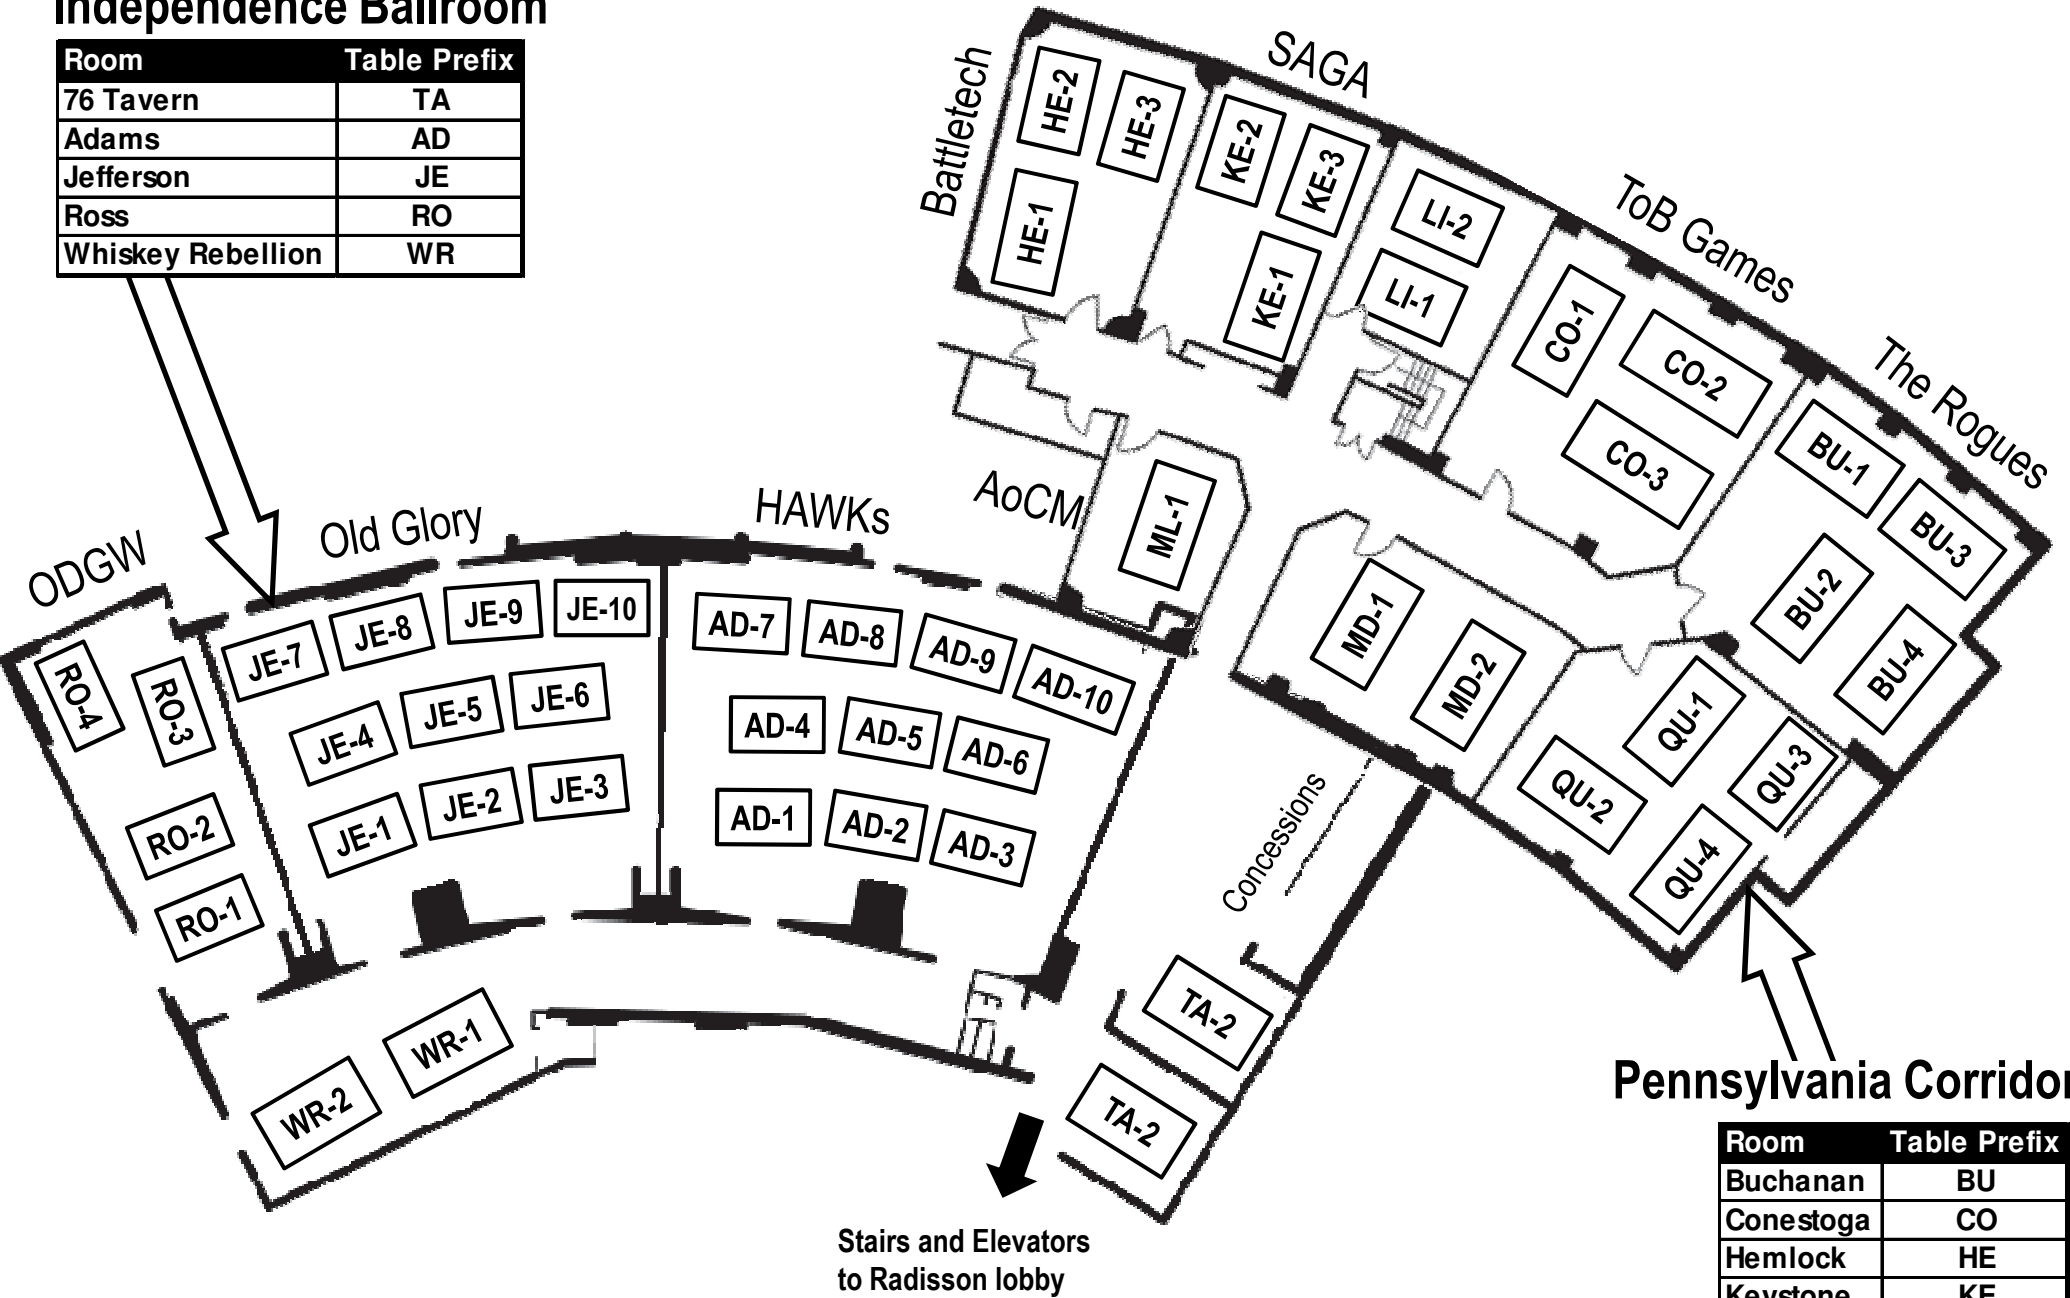

**Concourse (lower) Level**  
New Jersey Area

# Independence Ballroom

| Room              | Table Prefix |
|-------------------|--------------|
| 76 Tavern         | TA           |
| Adams             | AD           |
| Jefferson         | JE           |
| Ross              | RO           |
| Whiskey Rebellion | WR           |

## Pennsylvania Corridor

| Room       | Table Prefix |
|------------|--------------|
| Buchanan   | BU           |
| Conestoga  | CO           |
| Hemlock    | HE           |
| Keystone   | KE           |
| Liberty    | LI           |
| Mt. Davis  | MD           |
| Mt. Laurel | ML           |
| Quaker     | QU           |