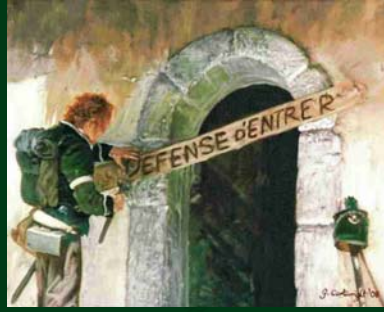

\$ 33

Jumbo Size

A 'Jumbo Size' version of this print is also available - 102cm x 72cm (40" x 28.5"). This is in the form of a giclee' print which is reflected in the price -

\$172

The 'Bean' Picture

The image size is approximately 27" x 18" and on a fine quality paper. Most of the characters chosen were in at least two episodes and include the "chosen men" and all Sharpe's women - plus Bernard Cornwell.

\$33

A Set of Six from

Sharpe's Rifles

Lt Sharpe?

Keep Out!

The Argument

Picklock Sir?

Photo Prints