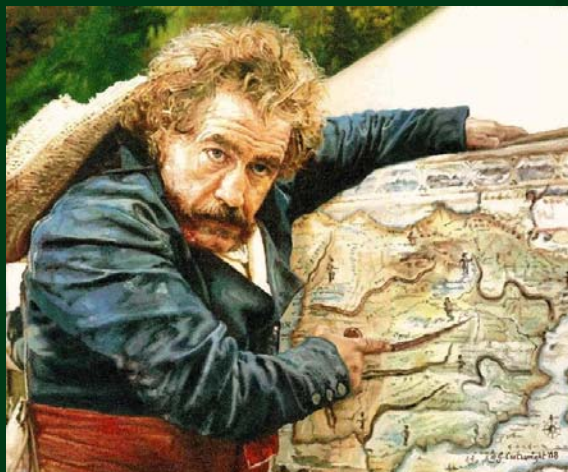

\$ 33

Jumbo Size

A 'Jumbo Size' version of this print is also available - 102cm x 72cm (40" x 28.5"). This is in the form of a giclee' print which is reflected in the price -

\$172

The 'Bean' Picture

The image size is approximately 27" x 18" and on a fine quality paper. Most of the characters chosen were in at least two episodes and include the "chosen men" and all Sharpe's women - plus Bernard Cornwell.

**Available in Colour
or Black & White**

**Image sizes - approx 18cm x 14cm
(5½" x 7")**

St James!!

Chosen Men?

**Color
\$ 19
B & W
\$ 18**

Image size - 8.3cm x 28cm (3¼" x 11")

Major 'Hogan'

from

Sharpe's Eagle

A4 Photo Print

Image Size - 20cm x 24cm (8" x 9½")

\$ 8

Sharpe 'Originals' for Sale

After Talavera (comes 'Framed')

\$5,555

Canvas size - 102cm x 140cm (40" x 55")

Hogan's Map

\$482

Canvas Size - 25cm x 30cm (10" x 12")

Sharpe's Eagle

\$1,204

Oil on board. Image Size - 28cm x 61cm (11" x 24")

Lieutenant Sharpe?

\$247